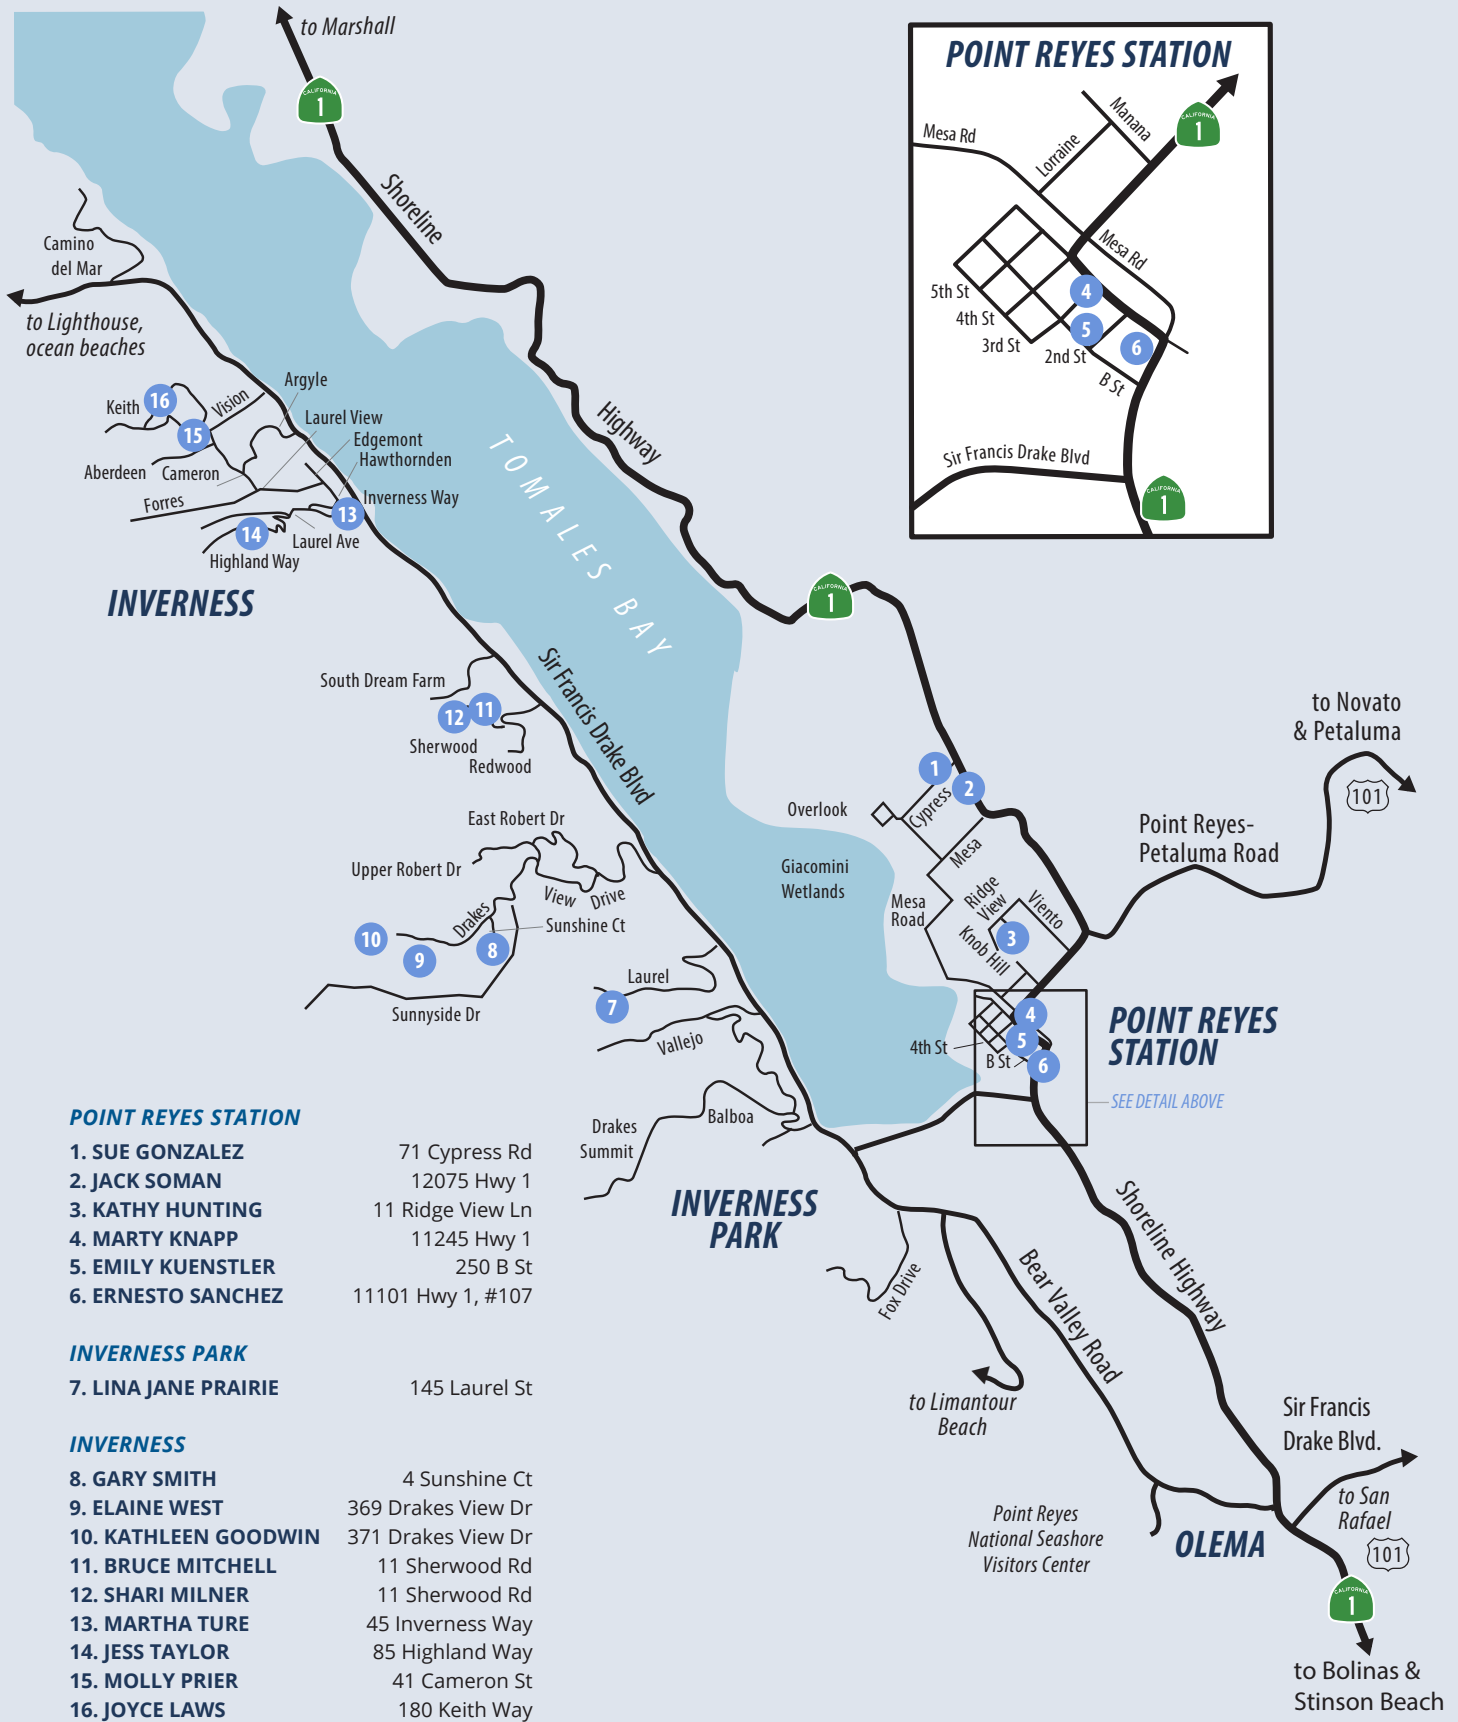

### POINT REYES STATION

- 1. SUE GONZALEZ 71 Cypress Rd
- 2. JACK SOMAN 12075 Hwy 1
- 3. KATHY HUNTING 11 Ridge View Ln
- 4. MARTY KNAPP 11245 Hwy 1
- 5. EMILY KUENSTLER 250 B St
- 6. ERNESTO SANCHEZ 11101 Hwy 1, #107

### INVERNESS PARK

- 7. LINA JANE PRAIRIE 145 Laurel St

### INVERNESS

- 8. GARY SMITH 4 Sunshine Ct
- 9. ELAINE WEST 369 Drakes View Dr
- 10. KATHLEEN GOODWIN 371 Drakes View Dr
- 11. BRUCE MITCHELL 11 Sherwood Rd
- 12. SHARI MILNER 11 Sherwood Rd
- 13. MARTHA TURE 45 Inverness Way
- 14. JESS TAYLOR 85 Highland Way
- 15. MOLLY PRIER 41 Cameron St
- 16. JOYCE LAWS 180 Keith Way

Map © by Dewey Livingston 2017