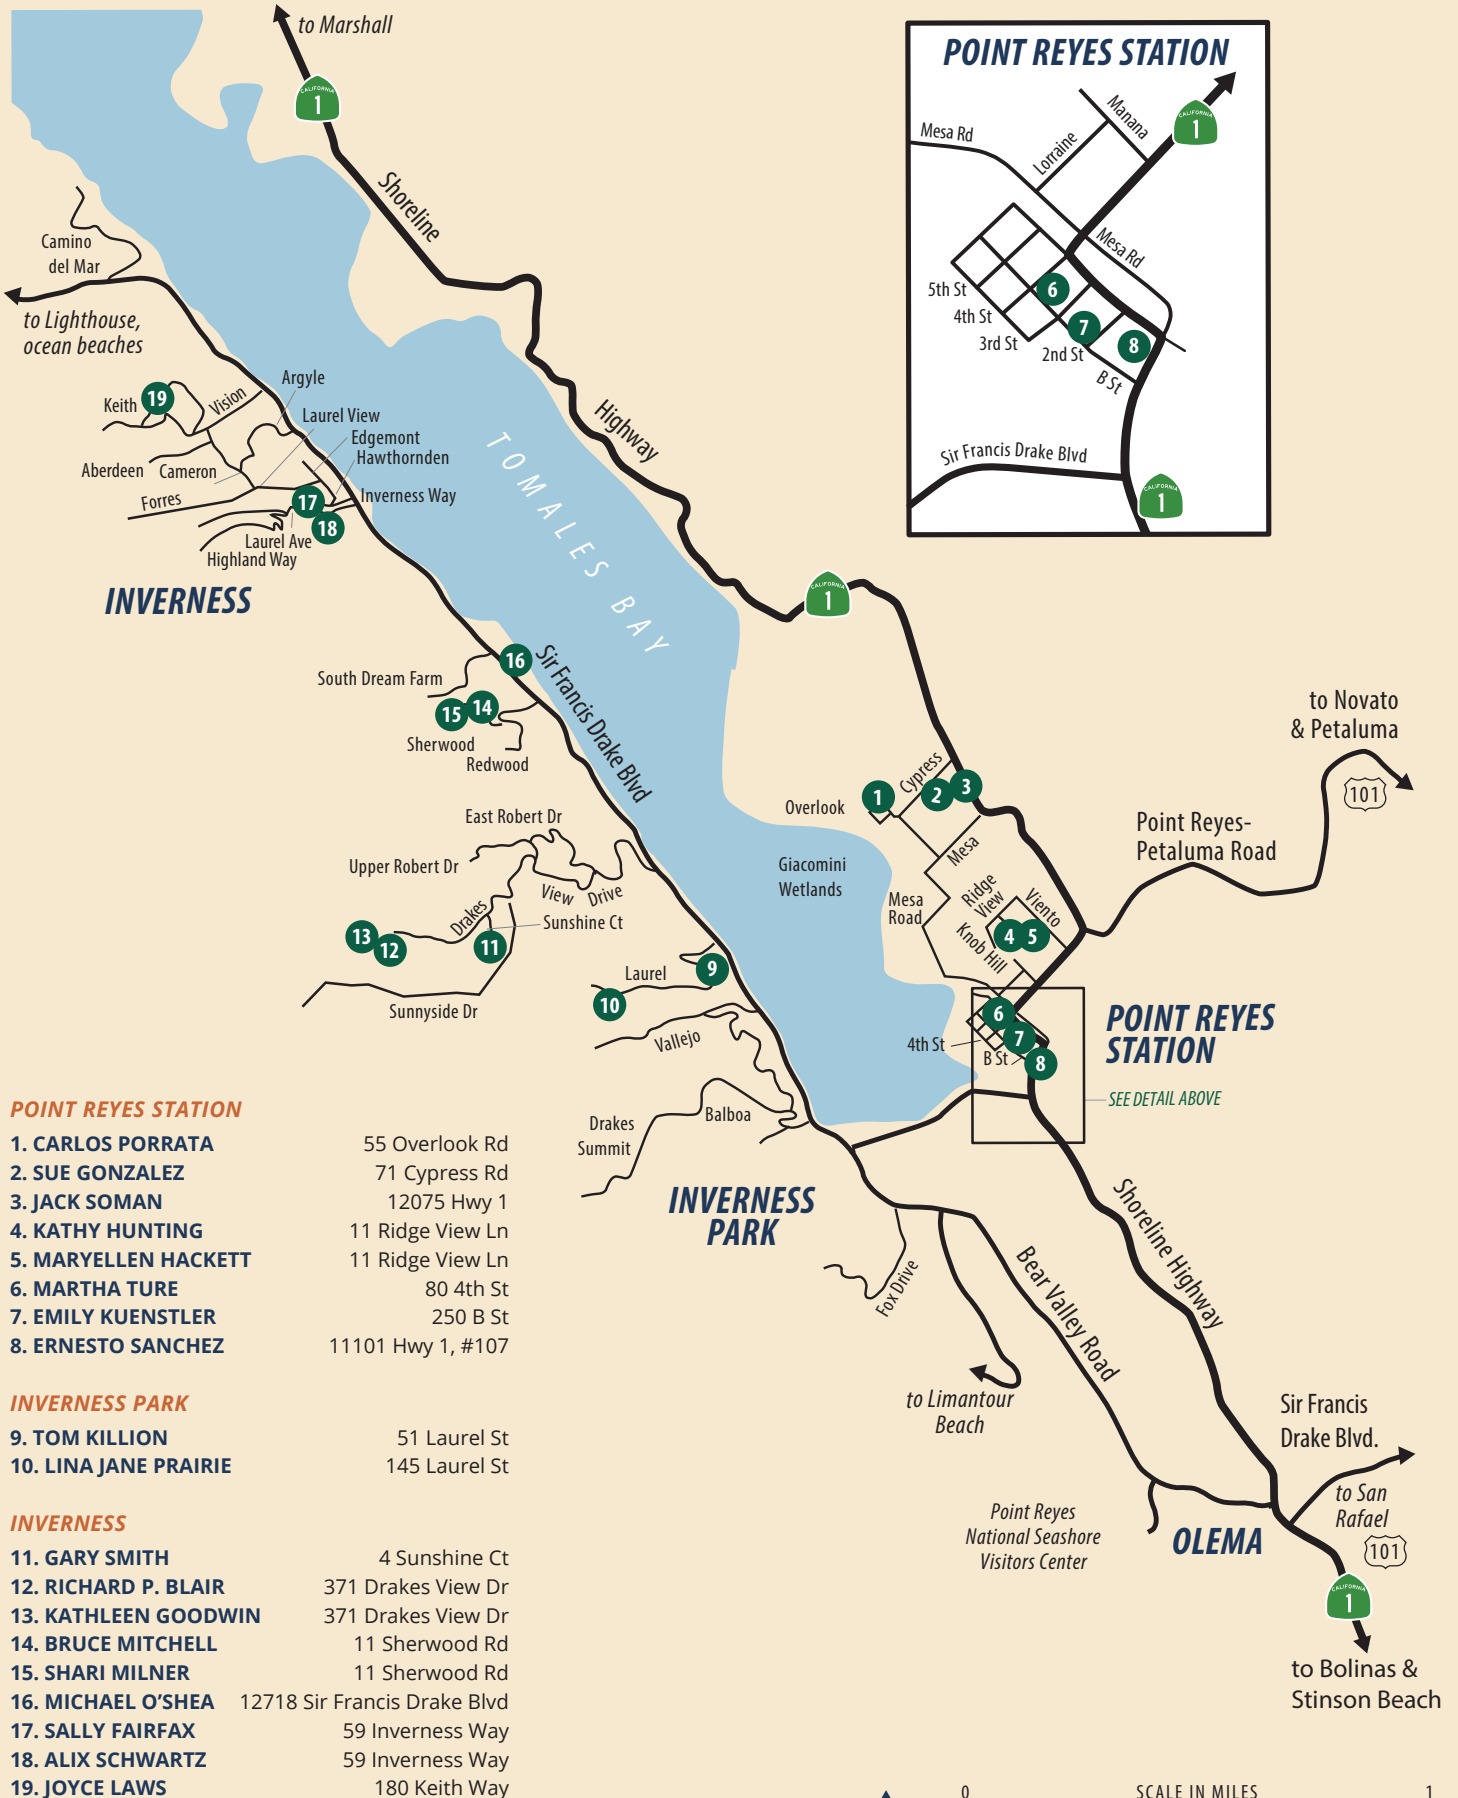

Point Reyes Open Studios

Thanksgiving Weekend 2024 | Nov. 29, 30 & Dec. 1 Fri. Sat. & Sun. 11 am – 5 pm

For more information about artists & events visit pointreyesart.com Follow us @ptreyesart [f](https://www.facebook.com/ptreyesart) [i](https://www.instagram.com/ptreyesart)

POINT REYES STATION

- 1. CARLOS PORRATA 55 Overlook Rd
- 2. SUE GONZALEZ 71 Cypress Rd
- 3. JACK SOMAN 12075 Hwy 1
- 4. KATHY HUNTING 11 Ridge View Ln
- 5. MARYELLEN HACKETT 11 Ridge View Ln
- 6. MARTHA TURE 80 4th St
- 7. EMILY KUENSTLER 250 B St
- 8. ERNESTO SANCHEZ 11101 Hwy 1, #107

INVERNESS PARK

- 9. TOM KILLION 51 Laurel St
- 10. LINA JANE PRAIRIE 145 Laurel St

INVERNESS

- 11. GARY SMITH 4 Sunshine Ct
- 12. RICHARD P. BLAIR 371 Drakes View Dr
- 13. KATHLEEN GOODWIN 371 Drakes View Dr
- 14. BRUCE MITCHELL 11 Sherwood Rd
- 15. SHARI MILNER 11 Sherwood Rd
- 16. MICHAEL O'SHEA 12718 Sir Francis Drake Blvd
- 17. SALLY FAIRFAX 59 Inverness Way
- 18. ALIX SCHWARTZ 59 Inverness Way
- 19. JOYCE LAWS 180 Keith Way

Map © by Dewey Livingston 2017