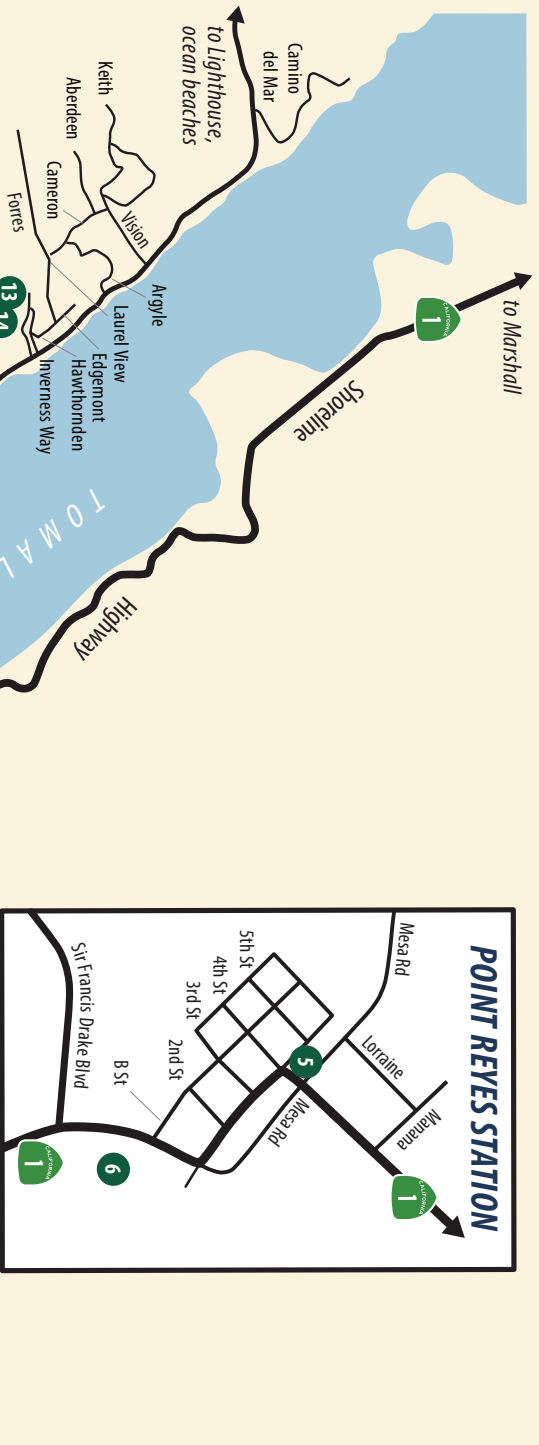

Point Reyes Open Studios

Thanksgiving Weekend | November 24, 25, & 26 Fri., Sat. & Sun. 11 am - 5 pm

For more information about artists & events visit pointreyesart.com Follow us @ptreyesart

- POINT REYES STATION**
- CARLOS PORRATA** 55 Overlook Rd
 - JACK SOMAN** 12075 Hwy 1
 - KATHY HUNTING** 11 Ridge View Ln
 - NATASHA SELFRIDGE** 11 Ridge View Ln
 - MICHAEL O'SHEA** 11401 Highway 1
(at gas station)
 - LAURIE CURTIS** 11030A Hwy 1
(Behind Ver)
- INVERNESS PARK**
- LINA JANE PRAIRIE** 145 Laurel St
- INVERNESS**
- GARY SMITH** 4 Sunshine Ct
 - RICHARD BLAIR** 371 Drakes View Dr
 - KATHLEEN GOODWIN** 371 Drakes View Dr
 - BRUCE MITCHELL** 11 Sherwood Rd
 - SHARI MILNER** 11 Sherwood Rd
 - SALLY FAIRFAX** 59 Inverness Way
 - ALIX SCHWARTZ** 59 Inverness Way

Map © by Dewey Livingston 2017